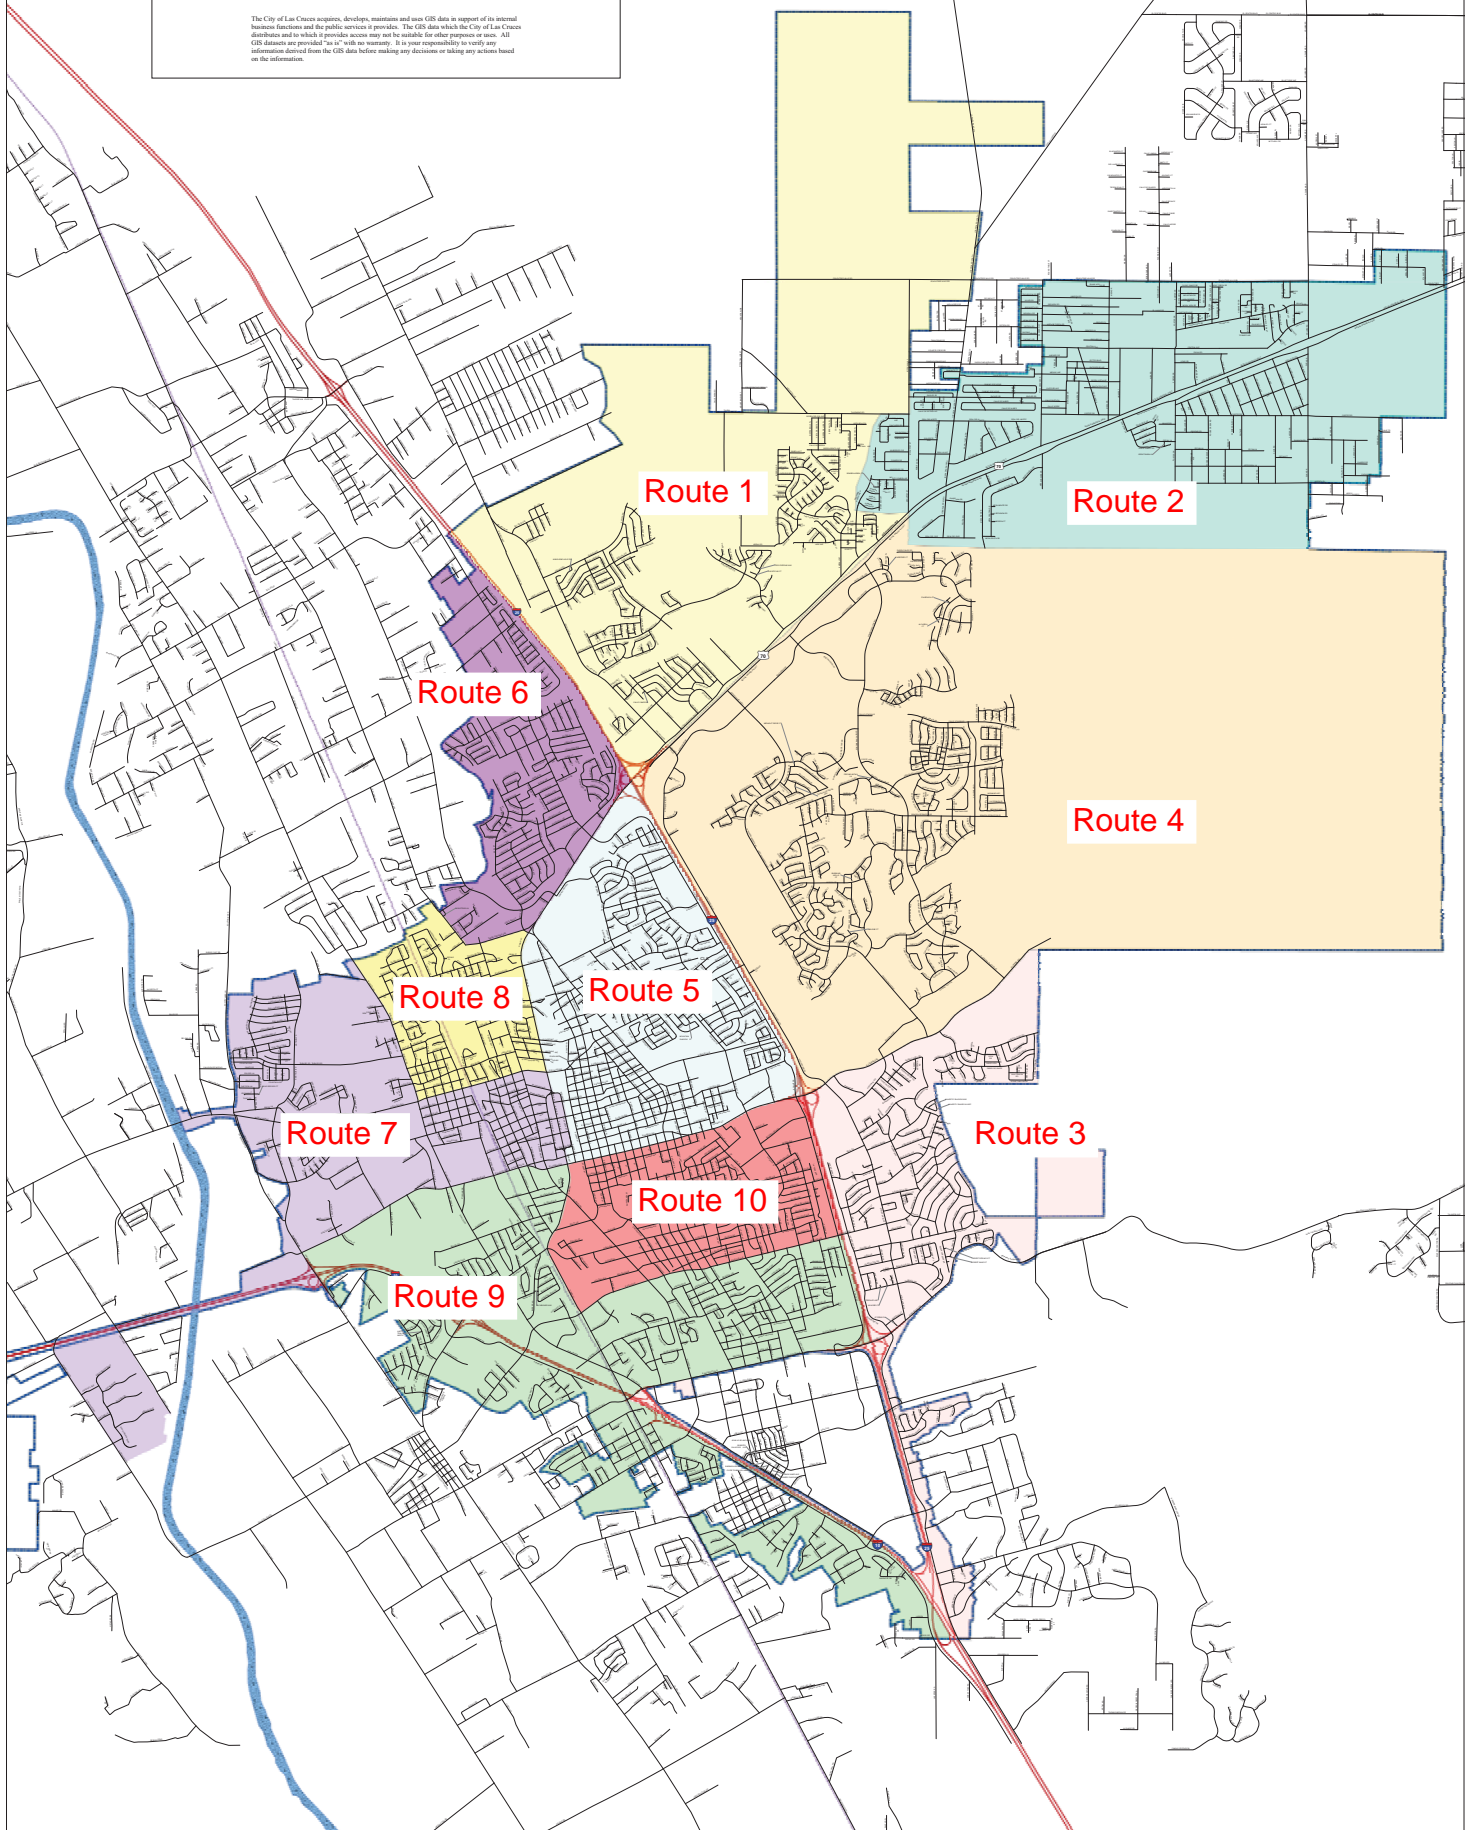

City of Las Cruces RECYCLING PICKUP SCHEDULE

City of the Crosses

April 2011

Map Contents Disclaimer

2012

January						
S	M	T	W	T	F	S
1	2	3	4	5	6	7
8	9	10	11	12	13	14
15	16	17	18	19	20	21
22	23	24	25	26	27	28
29	30	31				

April						
S	M	T	W	T	F	S
1	2	3	4	5	6	7
8	9	10	11	12	13	14
15	16	17	18	19	20	21
22	23	24	25	26	27	28
29	30					

July						
S	M	T	W	T	F	S
1	2	3	4	5	6	7
8	9	10	11	12	13	14
15	16	17	18	19	20	21
22	23	24	25	26	27	28
29	30	31				

October						
S	M	T	W	T	F	S
	1	2	3	4	5	6
7	8	9	10	11	12	13
14	15	16	17	18	19	20
21	22	23	24	25	26	27
28	29	30	31			

February						
S	M	T	W	T	F	S
			1	2	3	4
5	6	7	8	9	10	11
12	13	14	15	16	17	18
19	20	21	22	23	24	25
26	27	28	29			

May						
S	M	T	W	T	F	S
		1	2	3	4	5
6	7	8	9	10	11	12
13	14	15	16	17	18	19
20	21	22	23	24	25	26
27	28	29	30	31		

August						
S	M	T	W	T	F	S
			1	2	3	4
5	6	7	8	9	10	11
12	13	14	15	16	17	18
19	20	21	22	23	24	25
26	27	28	29	30	31	

November						
S	M	T	W	T	F	S
				1	2	3
4	5	6	7	8	9	10
11	12	13	14	15	16	17
18	19	20	21	22	23	24
25	26	27	28	29	30	

March						
S	M	T	W	T	F	S
				1	2	3
4	5	6	7	8	9	10
11	12	13	14	15	16	17
18	19	20	21	22	23	24
25	26	27	28	29	30	31

June						
S	M	T	W	T	F	S
					1	2
3	4	5	6	7	8	9
10	11	12	13	14	15	16
17	18	19	20	21	22	23
24	25	26	27	28	29	30

September						
S	M	T	W	T	F	S
						1
2	3	4	5	6	7	8
9	10	11	12	13	14	15
16	17	18	19	20	21	22
23	24	25	26	27	28	29
30						

December						
S	M	T	W	T	F	S
						1
2	3	4	5	6	7	8
9	10	11	12	13	14	15
16	17	18	19	20	21	22
23	24	25	26	27	28	29
30	31					

Route 1 Monday	Route 3 Tuesday	Route 5 Wednesday	Route 7 Thursday	Route 9 Friday
Route 2 Monday	Route 4 Tuesday	Route 6 Wednesday	Route 8 Thursday	Route 10 Friday